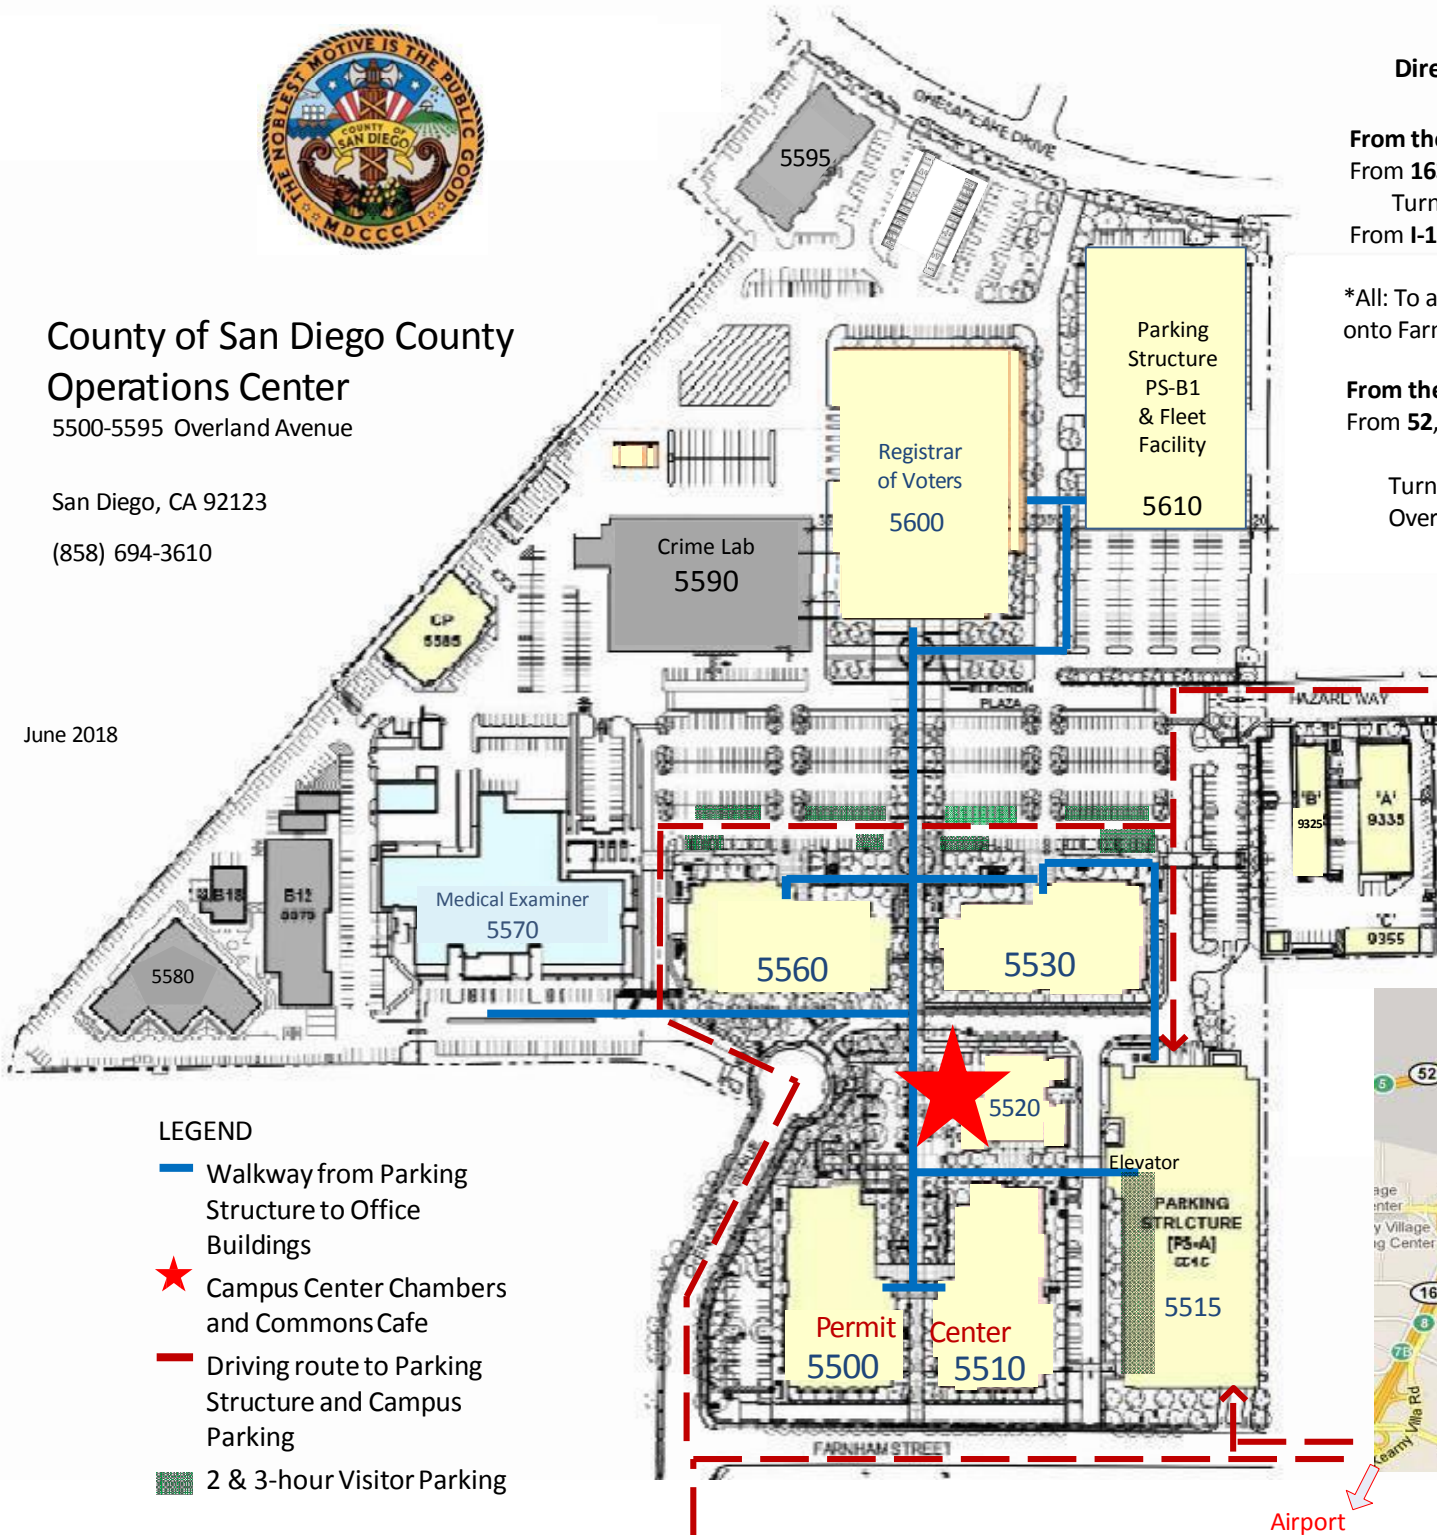

County of San Diego County Operations Center

5500-5595 Overland Avenue

San Diego, CA 92123

(858) 694-3610

June 2018

Directions to the County Operations Center

From the North or South (Airport)

From **163**, exit onto Clairemont Mesa Blvd. Eastbound
Turn Left (North) onto Overland Avenue
From **I-15**, exit onto Clairemont Mesa Blvd. Westbound

*All: To access Parking Structure from Overland turn right onto Farnham Street. Parking Structure is on the left.

From the East or West

From **52**, exit onto Ruffin Road Southbound

Turn Right into Parking Structure or proceed to Overland

All visitors parking longer than the permitted time posted must park in an unmarked space.

LEGEND

- Walkway from Parking Structure to Office Buildings
- Campus Center Chambers and Commons Cafe
- Driving route to Parking Structure and Campus Parking
- 2 & 3-hour Visitor Parking