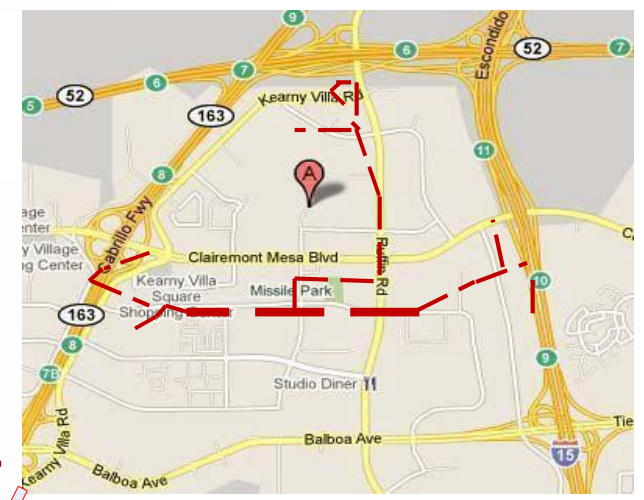

County of San Diego County Operations Center

5500-5595 Overland Avenue

San Diego, CA 92123

(858) 694-3610

June 2018

Directions to the County Operations Center

From the North or South (Airport)

From **163**, exit onto Clairemont Mesa Blvd. Eastbound
Turn Left (North) onto Overland Avenue
From **I-15**, exit onto Clairemont Mesa Blvd. Westbound

*All: To access Parking Structure from Overland turn right onto Farnham Street. Parking Structure is on the left.

From the East or West

From **52**, exit onto Ruffin Road Southbound

Turn Right into Parking Structure or proceed to Overland

All visitors parking longer than the permitted time posted must park in an unmarked space.

LEGEND

- Walkway from Parking Structure to Office Buildings
- Campus Center Chambers and Commons Cafe
- Driving route to Parking Structure and Campus Parking
- 2 & 3-hour Visitor Parking

Airport